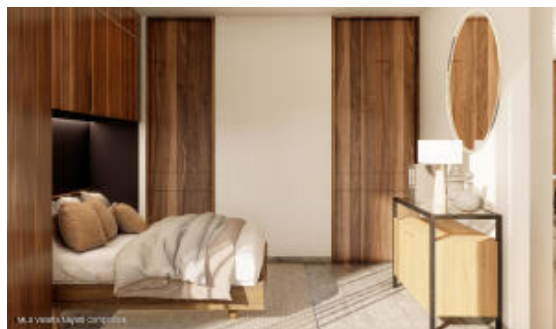

MLS Vallarta Nayarit Compostela

DETALLES DE LA PROPIEDAD

Price: **$ 184,320 USD**

Location: **LA CRUZ CENTRO**

Tipo:	Condominios	Recámaras:	1 hab
Baños:	2	BuildingAreaTotal:	807
PrimaryView:	Garden	SecondaryView:	Street
PetFriendly:	☒	Parking:	Parking on Property