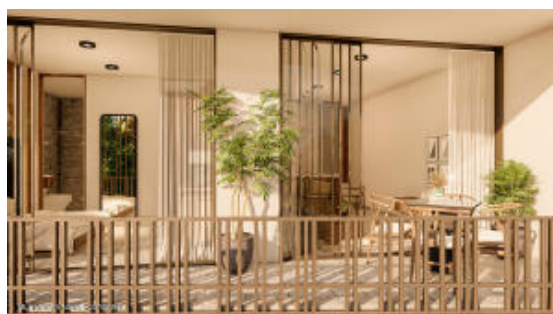

MLS Vallarta Nayarit Compostela

DETALLES DE LA PROPIEDAD

Price: **$ 184,320 USD**

Location: **LA CRUZ CENTRO**

Tipo:	Condominios	Recámaras:	1 hab
Baños:	2	BuildingAreaTotal:	807
PrimaryView:	Garden	SecondaryView:	Street
PetFriendly:	☒	Parking:	Parking on Property