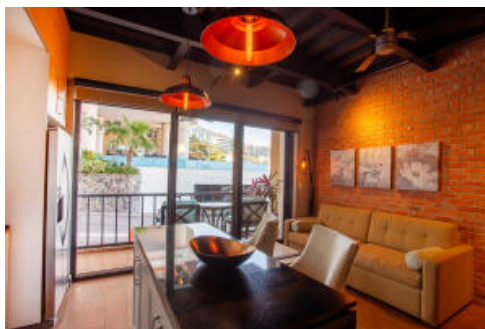

### PROPERTY DETAILS

Price: **\$ 465,000 USD**

Location: **CENTRO SOUTH**

Type:	Condos	Bedrooms:	1 bd
Total Baths:	<input checked="" type="checkbox"/>	BuildingAreaTotal:	519.81
PrimaryView:	Street	SecondaryView:	Jungle
PetFriendly:	<input checked="" type="checkbox"/>	Parking:	Street