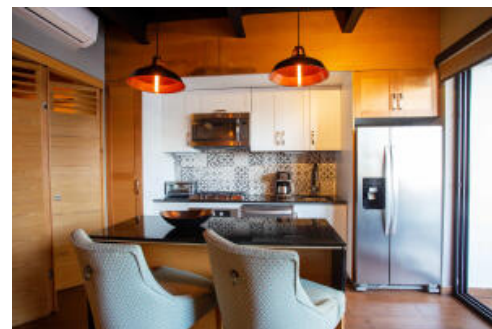

### PROPERTY DETAILS

Price: **\$ 465,000 USD**

Location: **CENTRO SOUTH**

Type:	Condos	Bedrooms:	1 bd
Total Baths:	<input checked="" type="checkbox"/>	BuildingAreaTotal:	519.81
PrimaryView:	Street	SecondaryView:	Jungle
PetFriendly:	<input checked="" type="checkbox"/>	Parking:	Street