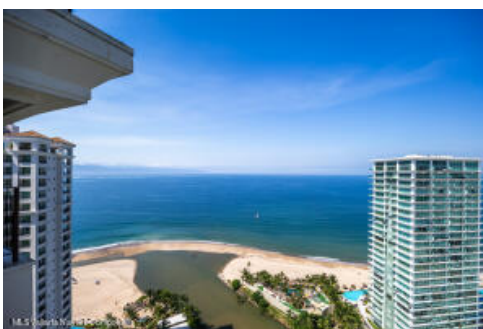

### DETALLES DE LA PROPIEDAD

Price: **\$ 798,000 USD**

Location: **GRAN VENETIAN – ICON AREA**

Tipo:	Condominios	Recámaras:	2 hab
Baños:	2	BuildingAreaTotal:	1829.2
PrimaryView:	Ocean	SecondaryView:	River
PetFriendly:	✔	Parking:	Parking on Property
Beachfront:	✔		