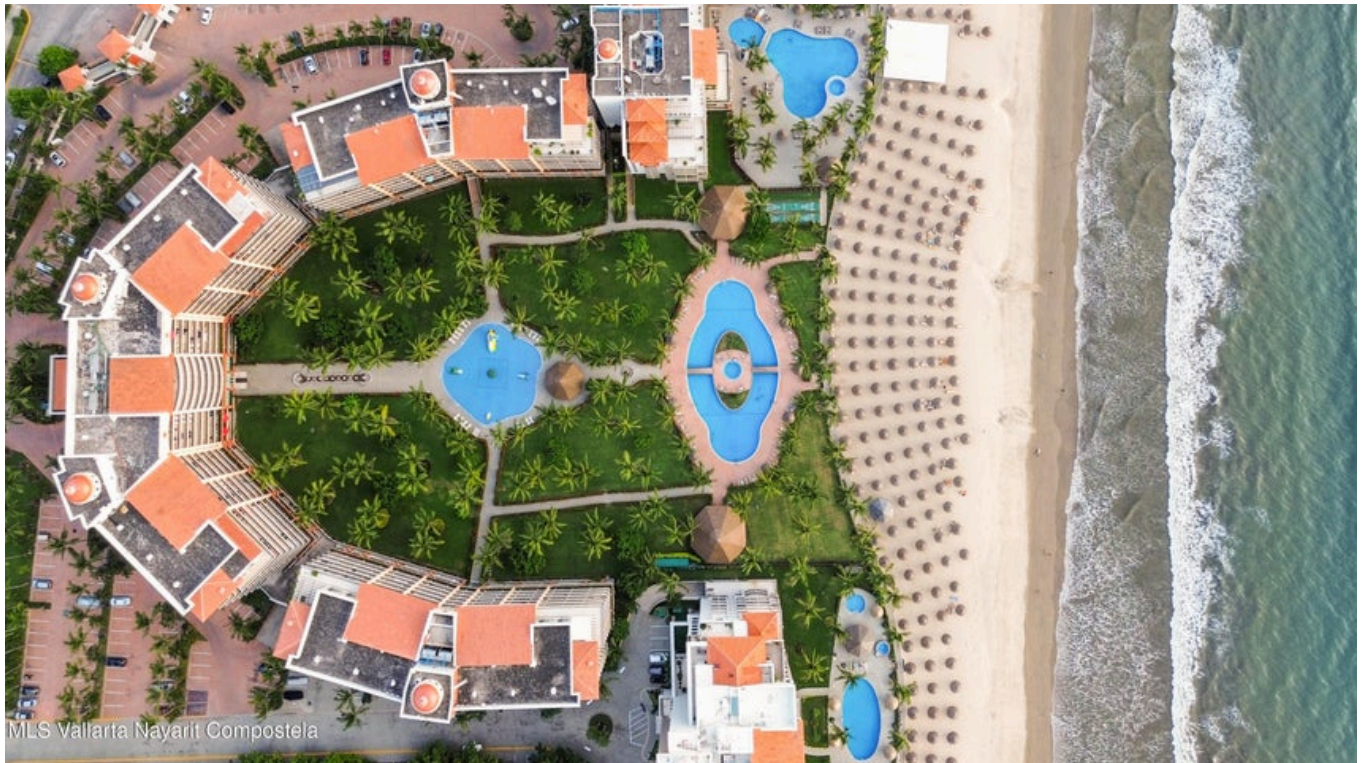

Estudio en Playa Royale 1233

DETALLES DE LA PROPIEDAD

Price: **\$ 349,000 USD**

Location: **NUEVO VALLARTA WEST**

| | | | |
|--------------------|---------------------|--------------|-------|
| Tipo: | Condominios | Baños: | ✓ |
| BuildingAreaTotal: | 1024.02 | PrimaryView: | Ocean |
| SecondaryView: | Ocean | PetFriendly: | ✓ |
| Parking: | Parking on Property | Beachfront: | ✓ |