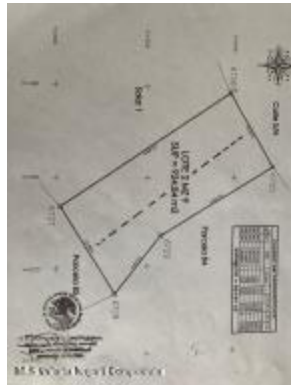

Frac 2 SN

DETALLES DE LA PROPIEDAD

Price: **\$ 255,000 USD**

Location: **LITIBU**

Tipo:

Lotes

PrimaryView:

Street

SecondaryView:

Mountain