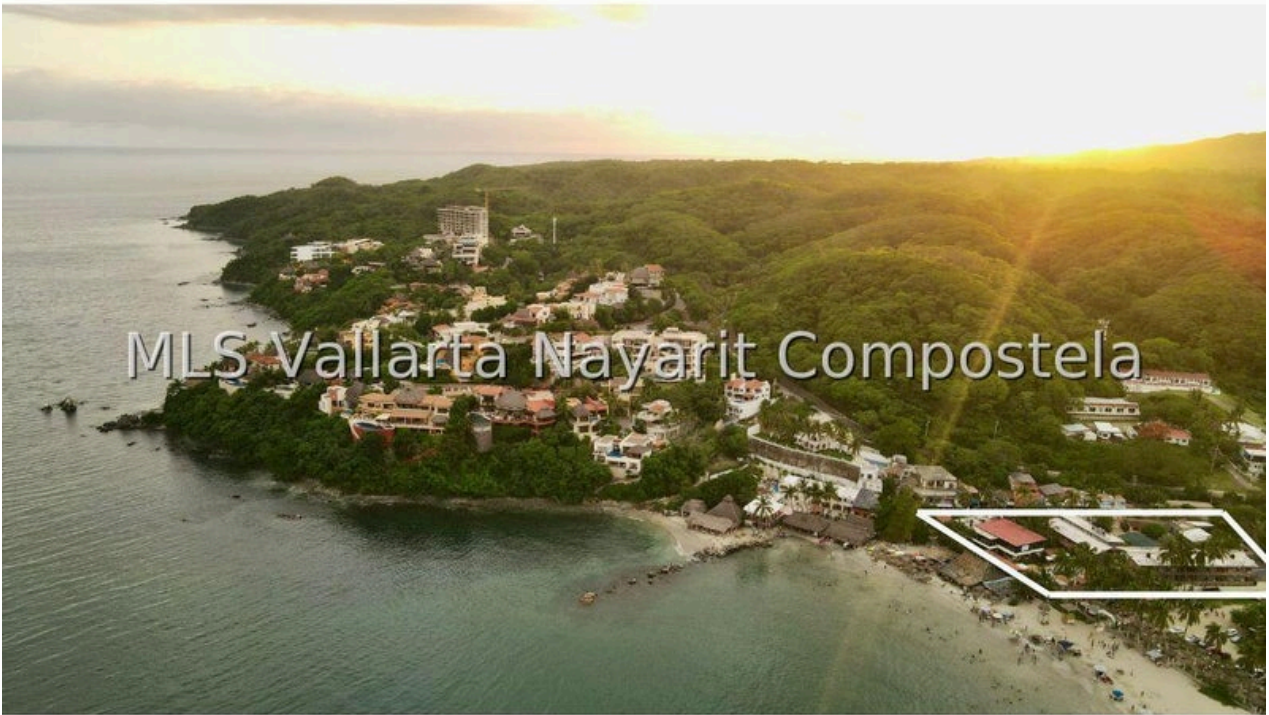

Hotel Piedra Blanca SN

PROPERTY DETAILS

Price: **\$ 10,000,000 USD**

Location: **LA CRUZ CENTRO**

| | | | |
|--------------|-------------------|--------------------|-----------------|
| Type: | Commercial | BuildingAreaTotal: | 26028.44 |
| PrimaryView: | Ocean | SecondaryView: | Mountain |