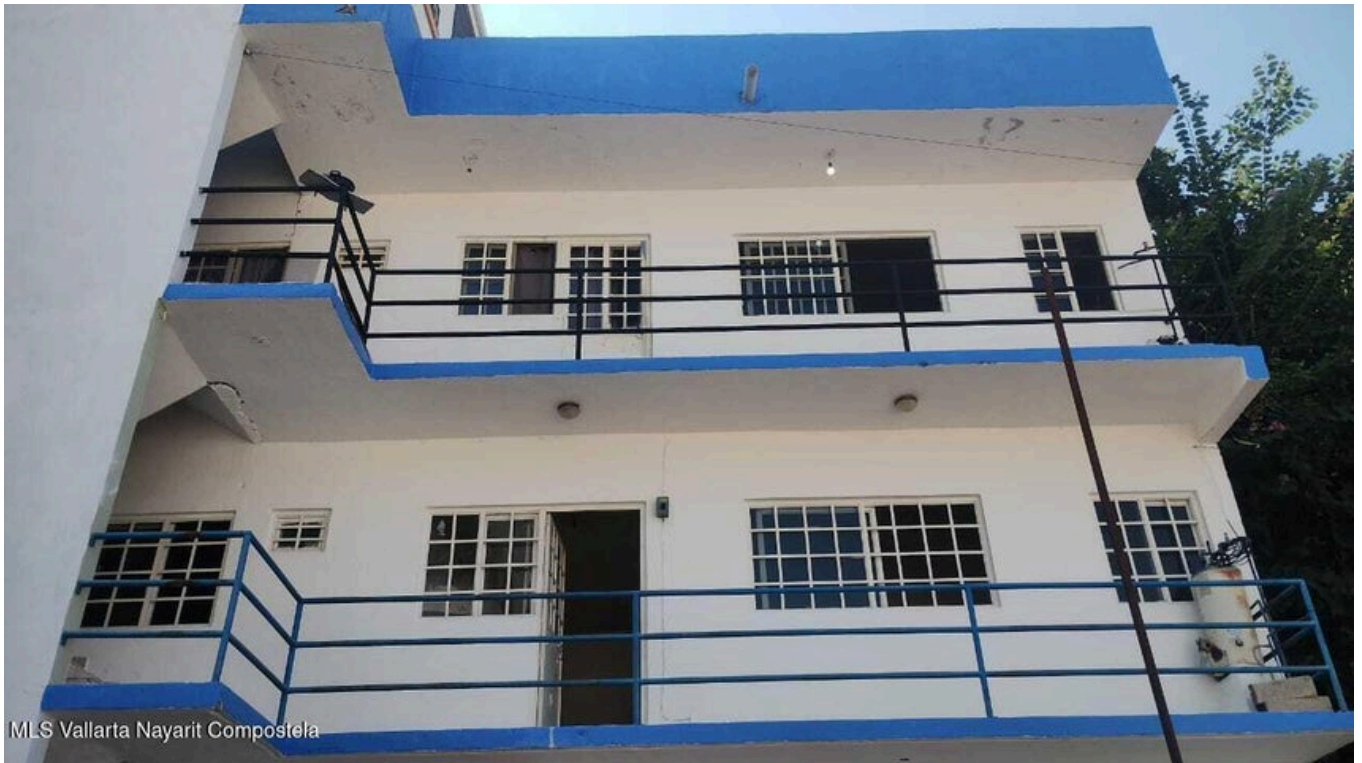

Lote 7 466

DETALLES DE LA PROPIEDAD

Price: **\$ 775,000 USD**

Location: **CENTRO SOUTH**

Tipo:	Multifamiliar	BuildingAreaTotal:	4529.52
PrimaryView:	City	SecondaryView:	Mountain
Parking:	Street		