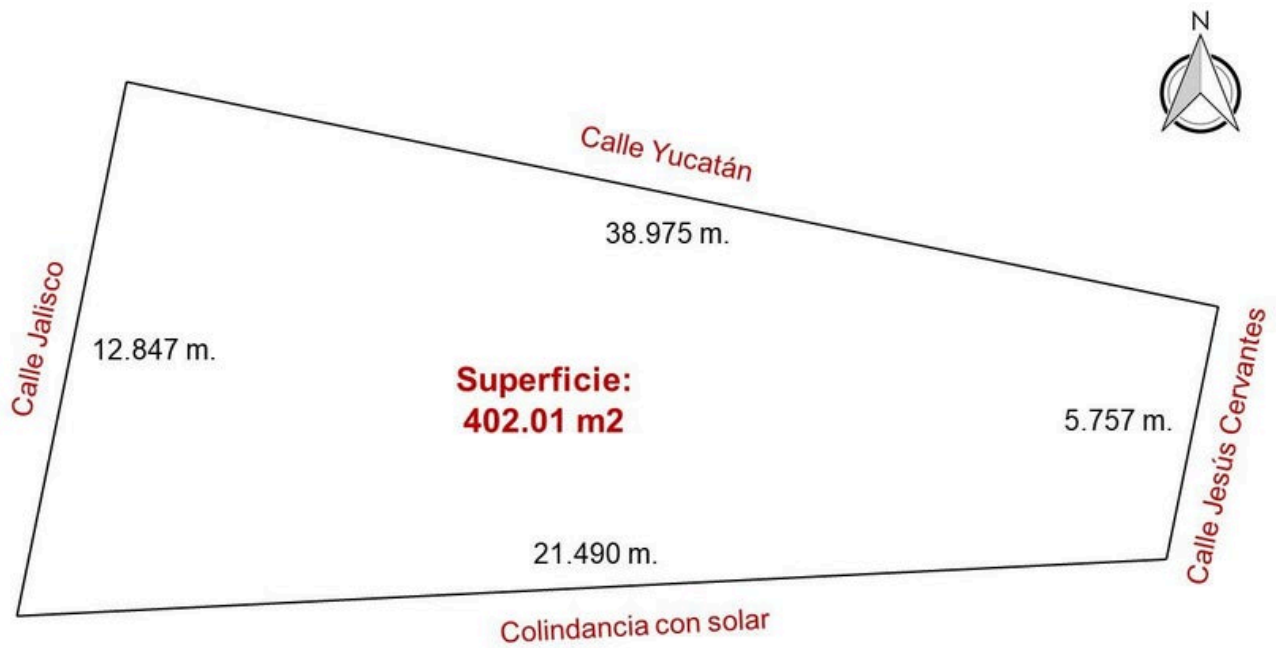

Lote Alma s/n

DETALLES DE LA PROPIEDAD

Price: **\$ 54,000 USD**

Location: **EL TUITO**

Tipo:

Lotes

PrimaryView:

Mountain

SecondaryView:

Mountain