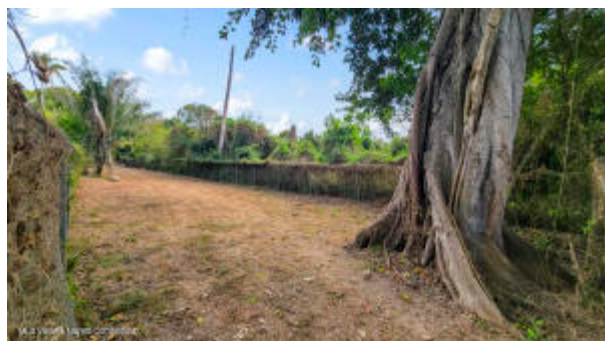

Lote Litibu Loma 6

DETALLES DE LA PROPIEDAD

Price: **\$ 199,000 USD**

Location: **LITIBU**

Tipo:

Lotes

PrimaryView:

Jungle

SecondaryView:

Mountain