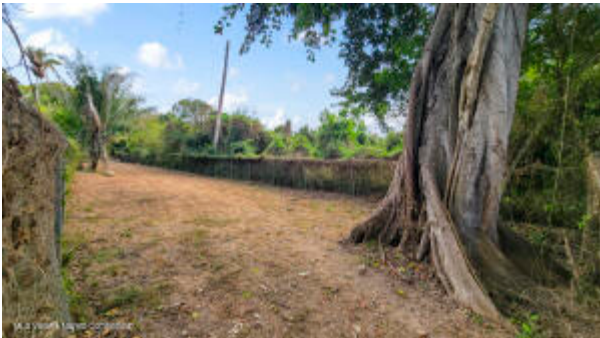

Lote Litibu Loma 6

DETALLES DE LA PROPIEDAD

Price: **\$ 225,000 USD**

Location: **LITIBU**

Tipo:

Lotes

PrimaryView:

Jungle

SecondaryView:

Mountain