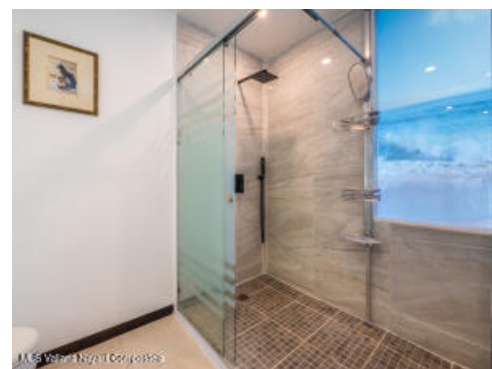

MLS Vallarta Nayarit Compostela

DETALLES DE LA PROPIEDAD

Price: **$ 829,000 USD**

Location: **GRAN VENETIAN – ICON AREA**

Tipo:	Condominios	Recámaras:	2 hab
Baños:	2	BuildingAreaTotal:	1912.59
PrimaryView:	Ocean	SecondaryView:	City
PetFriendly:	☒	Parking:	Parking on Property
Beachfront:	☒