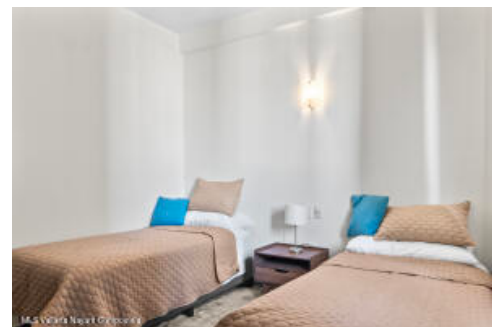

MLS Vallarta Nayarit Compostela

DETALLES DE LA PROPIEDAD

Price: **$ 289,000 USD**

Location: **CANAL**

Tipo:	Condominios	Recámaras:	2 hab
Baños:	2	BuildingAreaTotal:	1084.93
PrimaryView:	Street	SecondaryView:	Street
PetFriendly:	☒	Parking:	Parking on Property