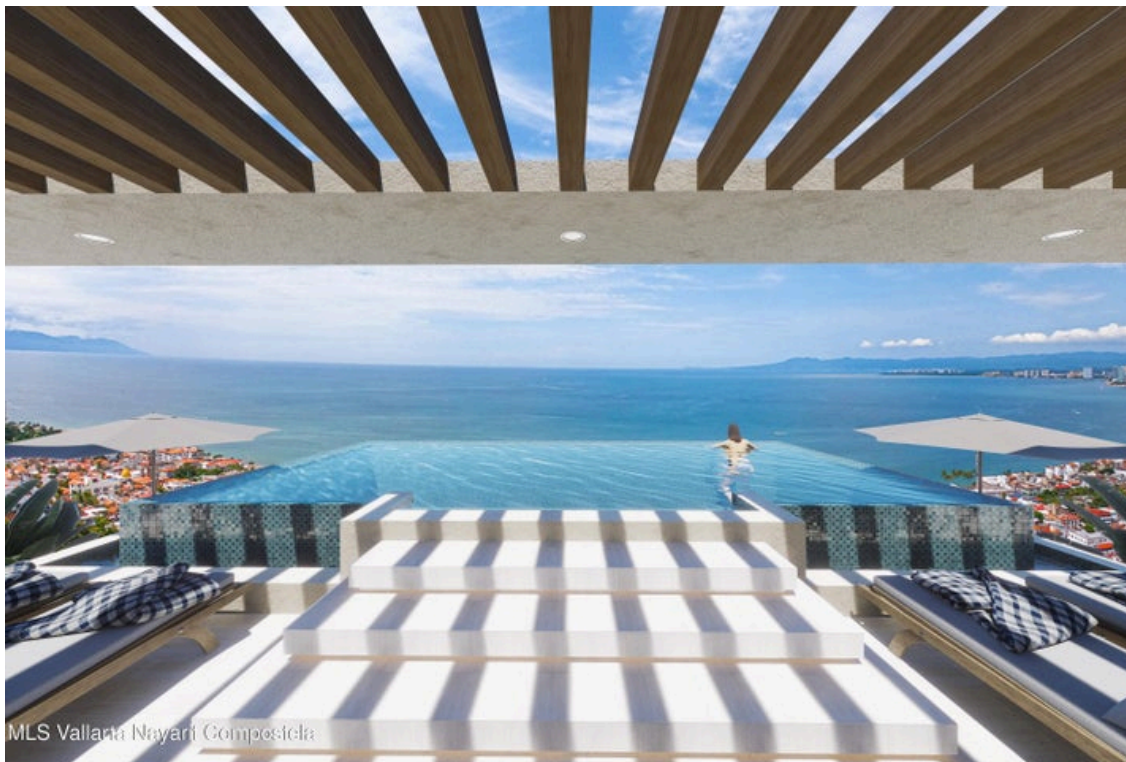

Torre Aldama 101