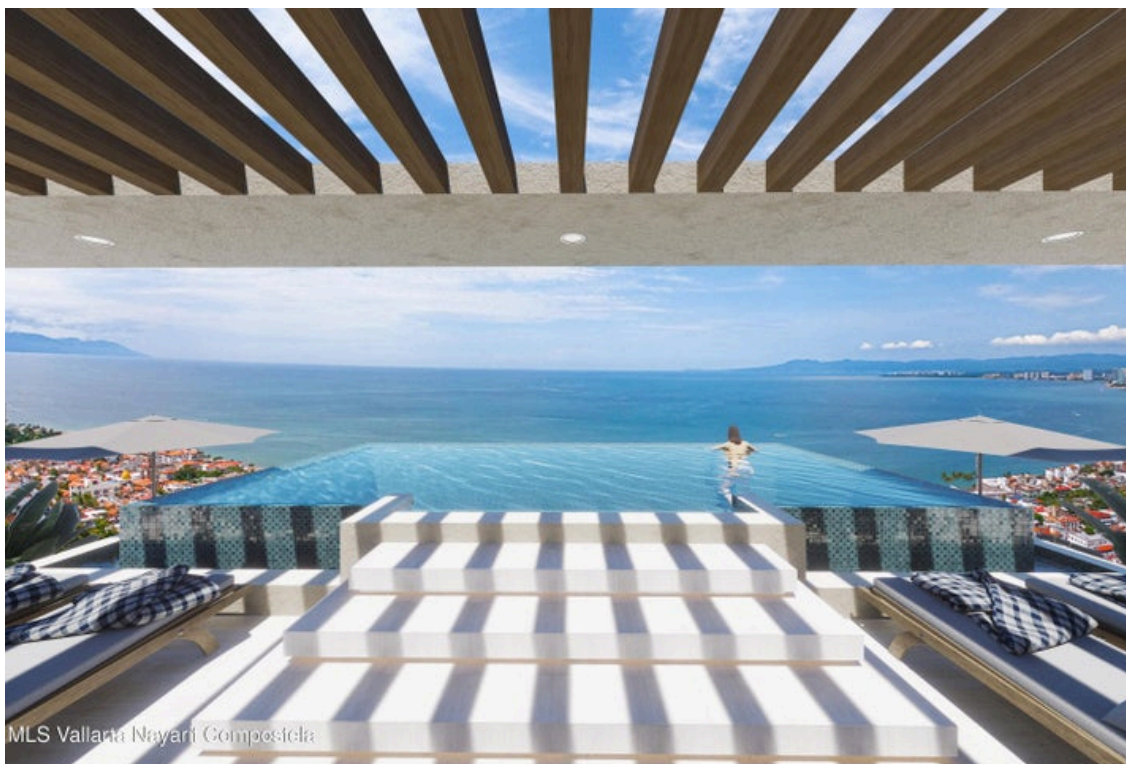

Torre Aldama 201