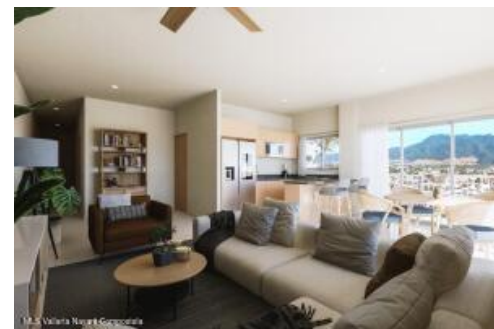

Zapata 327 D502

PROPERTY DETAILS

Price: **\$ 176,400 USD**

Location: **PITILLAL CENTRO**

Type:	Condos	Bedrooms:	2 bd
Total Baths:	2	BuildingAreaTotal:	1083.53
PrimaryView:	City	SecondaryView:	Mountain
PetFriendly:	<input checked="" type="checkbox"/>	Parking:	Parking on Property